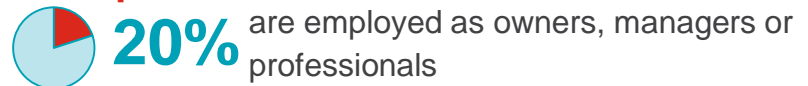

Occupation

Marital Status

33% are single/
never married

54% are married/
living common-law

Home Ownership

62% are homeowners

Household Members

22% have children under 12 in the household
21% have teenagers in the household