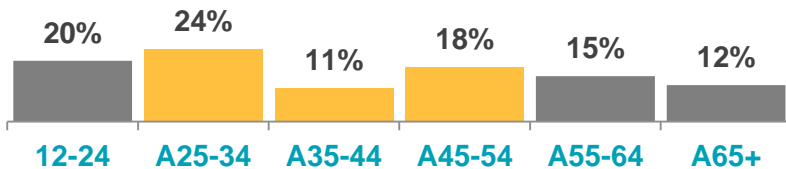

## Demographic Profile

### Gender

43%  
MALE

57%  
FEMALE

### Age

**53%** of COUNTRY 106.7 listeners are between 25 to 54 years of age