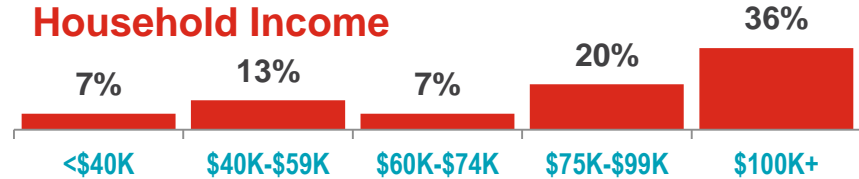

## Demographic Profile

### Gender

43%  
MALE

57%  
FEMALE

### Age

**53%** of COUNTRY 106.7 listeners are between 25 to 54 years of age

### Household Income