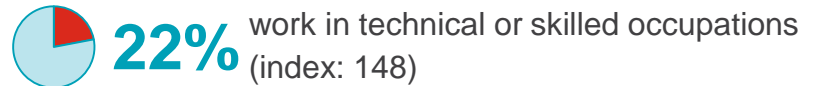

Occupation

Marital Status

33% are single/
never married

54% are married/
living common-law

Home Ownership

62% are homeowners

Household Members

22% have children under 12 in the household
21% have teenagers in the household